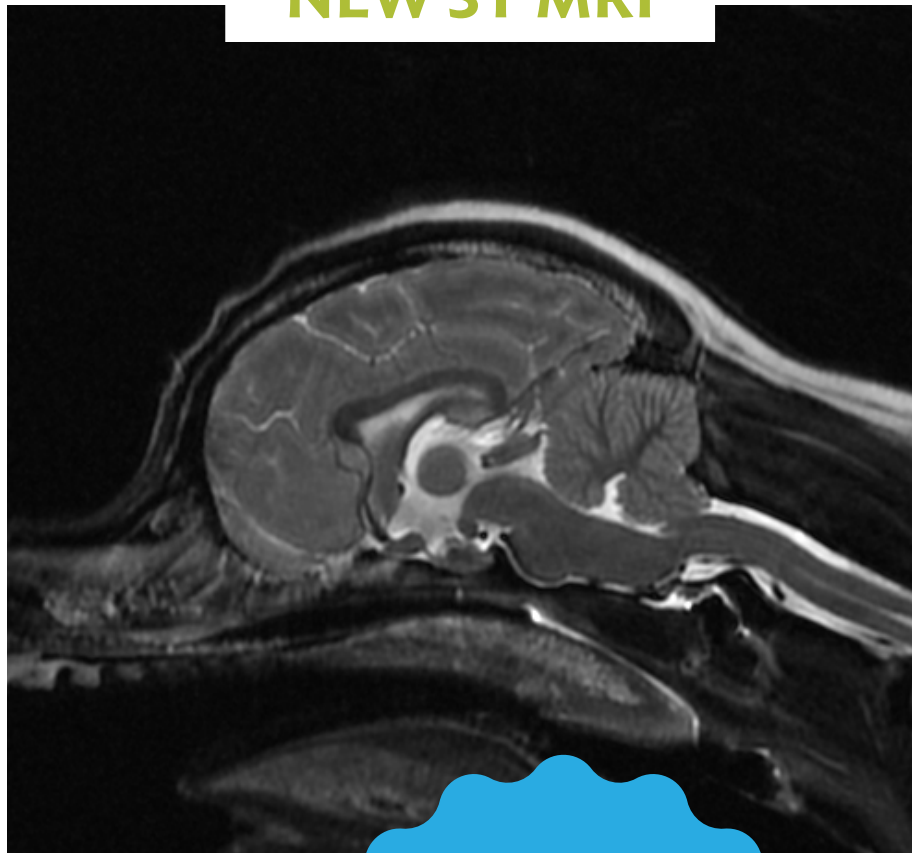

OLD 1.5T MRI

NEW 3T MRI

The Difference is Clear.

Our 3T MRI delivers unparalleled clarity with high-resolution scans that ensure more confident diagnoses. Refer your patients to DoveLewis for imaging you can trust.

**YOUR CLIENTS
SAVE AT
DOVELEWIS!**
The cost of an MRI at
DoveLewis is now 30%
lower thanks to the
support of local donors.

DoveLewis[®]
Veterinary Emergency & Specialty Hospital

OUTPATIENT NEUROLOGY SERVICES AVAILABLE 5 DAYS A WEEK.
REFERRALS AND WALK-INS WELCOME 24/7.